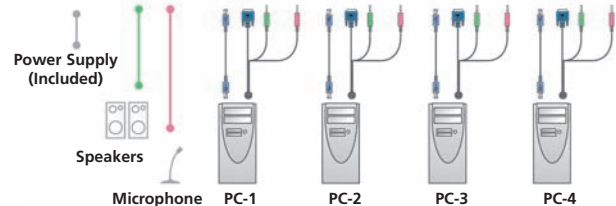

Not shown: Separate Keyboard, Video, Mouse and audio connectors on the PC end of the cable. PS/2 keyboard and mouse signals integrated in to the video connector at the switch end of the cable.