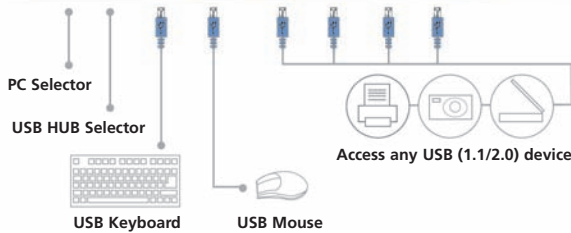

SwitchMan USB

- Save desktop space and consolidate control of your USB connecting computers and USB peripherals
- Share printers, scanners, digital cameras, audio equipment, PDAs and other USB peripherals
- Audio support: Share speakers and microphone for multi-media applications
- Easy installation with color-coded connectors

Not shown: Separate Keyboard, Video, Mouse and audio connectors on the PC end of the cable.

SwitchMan USB-COMBO

- Save desktop space and consolidate control of your USB and PS/2 connecting computers and USB peripherals
- Share printers, scanners, digital cameras and other USB peripherals
- Audio support: Share speakers and microphone for multi-media applications
- Easy installation with color-coded connectors