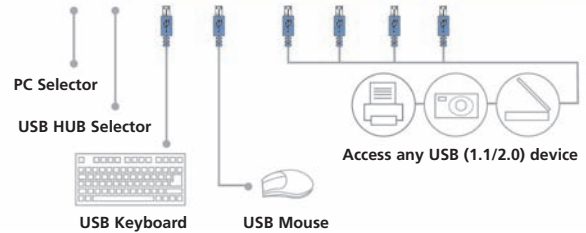

Not shown: Separate Keyboard, Video, Mouse and audio connectors on the PC end of the cable. PS/2 keyboard and mouse signals integrated in to the video connector at the switch end of the cable.