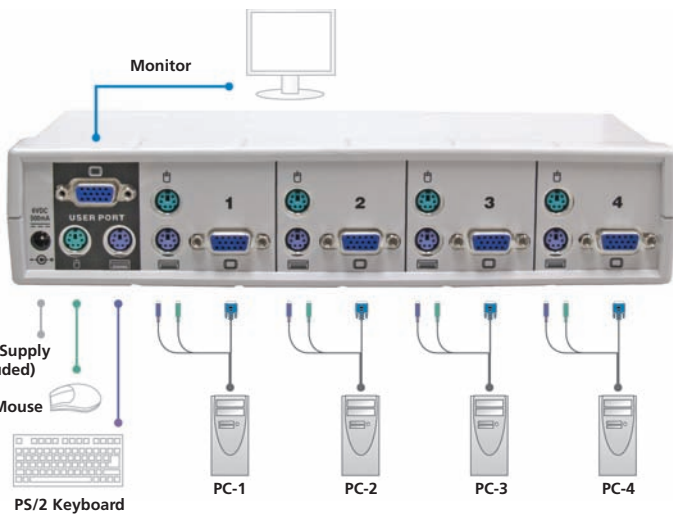

SwitchMan PS/2

- Works with PS/2 desktops, workstations, servers, and laptops
- Prevents keyboard lockups through complete keyboard/mouse emulation with dedicated processors for each PC
- Allows switching between PCs from front panel push-buttons with LED indicators or easy hot-key commands
- Offers flawless PC boot-up and operation

Not shown: Keyboard, Video and Mouse connectors on the PC end of the cable.

SwitchMan Cable Plus

Raritan's SwitchMan Cable Plus, a 2-port PS/2 KVM (Keyboard, Video and Mouse) switch with integrated cables, allows you to access and control two computers (PC and/or Mac®) from a single keyboard, monitor and mouse.