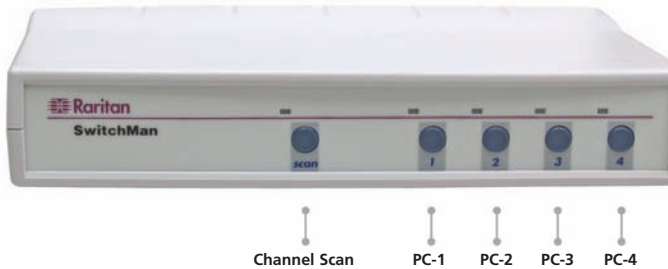

SwitchMan PS/2

- Works with PS/2 desktops, workstations, servers, and laptops
- Prevents keyboard lockups through complete keyboard/mouse emulation with dedicated processors for each PC
- Allows switching between PCs from front panel push-buttons with LED indicators or easy hot-key commands
- Offers flawless PC boot-up and operation

Not shown: Keyboard, Video and Mouse connectors on the PC end of the cable.

SwitchMan Cable Plus

Raritan's SwitchMan Cable Plus, a 2-port PS/2 KVM (Keyboard, Video and Mouse) switch with integrated cables, allows you to access and control two computers (PC and/or Mac®) from a single keyboard, monitor and mouse.