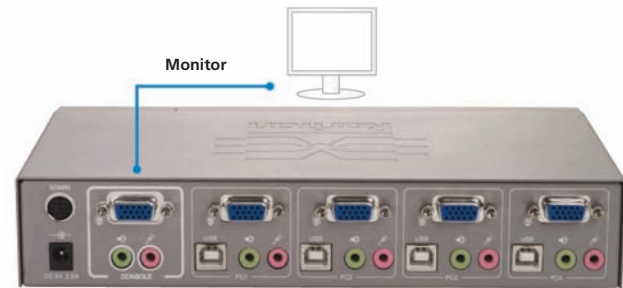

Not shown: Separate Keyboard, Video, Mouse and audio connectors on the PC end of the cable. PS/2 keyboard and mouse signals integrated in to the video connector at the switch end of the cable.