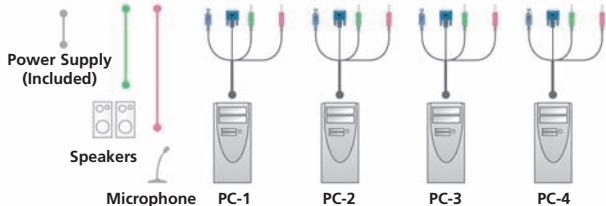

SwitchMan USB

- Save desktop space and consolidate control of your USB connecting computers and USB peripherals
- Share printers, scanners, digital cameras, audio equipment, PDAs and other USB peripherals
- Audio support: Share speakers and microphone for multi-media applications
- Easy installation with color-coded connectors

Not shown: Separate Keyboard, Video, Mouse and audio connectors on the PC end of the cable.

SwitchMan USB-COMBO

- Save desktop space and consolidate control of your USB and PS/2 connecting computers and USB peripherals
- Share printers, scanners, digital cameras and other USB peripherals
- Audio support: Share speakers and microphone for multi-media applications
- Easy installation with color-coded connectors