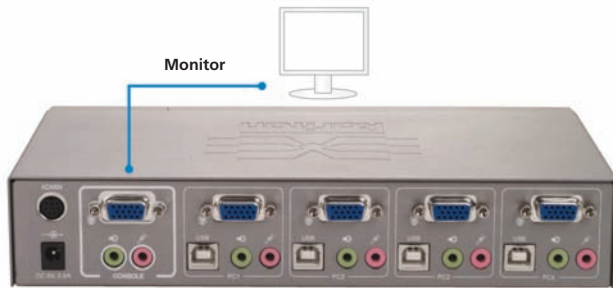

SwitchMan USB

- Save desktop space and consolidate control of your USB connecting computers and USB peripherals
- Share printers, scanners, digital cameras, audio equipment, PDAs and other USB peripherals
- Audio support: Share speakers and microphone for multi-media applications
- Easy installation with color-coded connectors

Not shown: Separate Keyboard, Video, Mouse and audio connectors on the PC end of the cable.

SwitchMan USB-COMBO

- Save desktop space and consolidate control of your USB and PS/2 connecting computers and USB peripherals
- Share printers, scanners, digital cameras and other USB peripherals
- Audio support: Share speakers and microphone for multi-media applications
- Easy installation with color-coded connectors